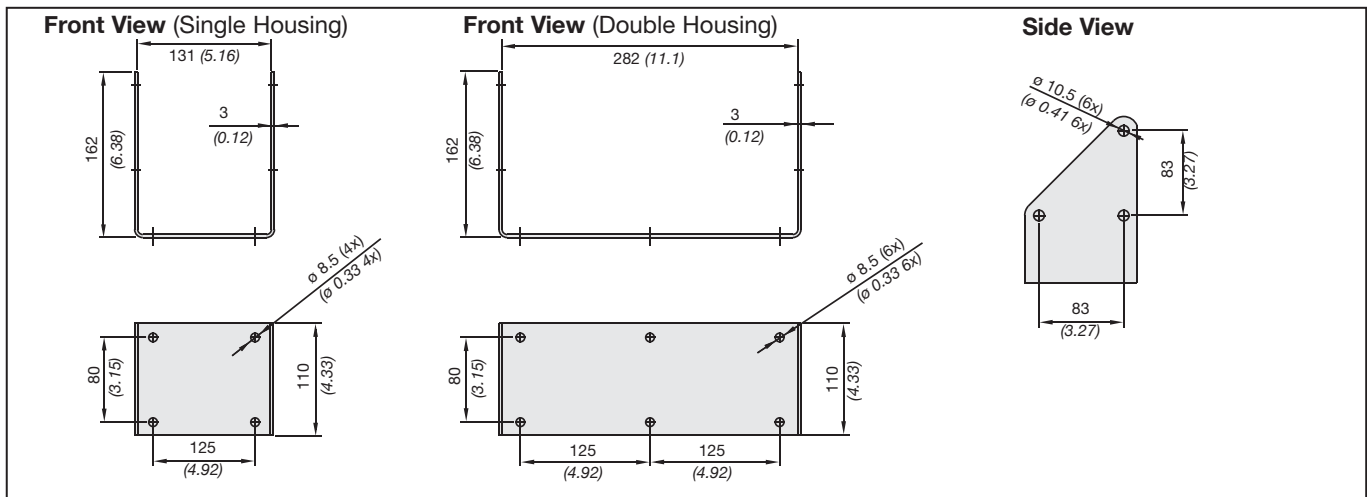

With Standard Foot / Bulk Head Mounting Bracket (Code 1)

Dimensions in mm (inch)

With "Bulk Head Mounting Only" Bracket (Code 2)

Dimensions in mm (inch)

Standard "OLS" Wall Mounting Bracket (Code 3)

Dimensions in mm (inch)