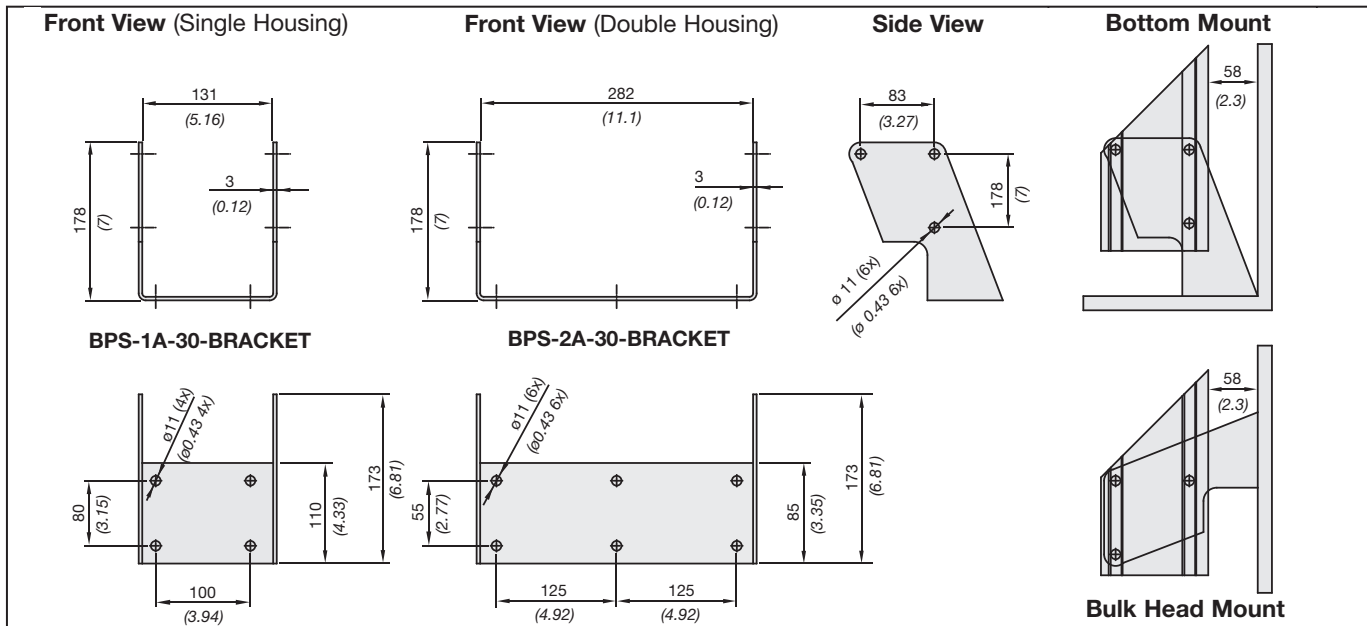

## With Standard Foot / Bulk Head Mounting Bracket (Code 1)

Dimensions in mm (inch)

## With "Bulk Head Mounting Only" Bracket (Code 2)

Dimensions in mm (inch)

## Standard "OLS" Wall Mounting Bracket (Code 3)

Dimensions in mm (inch)