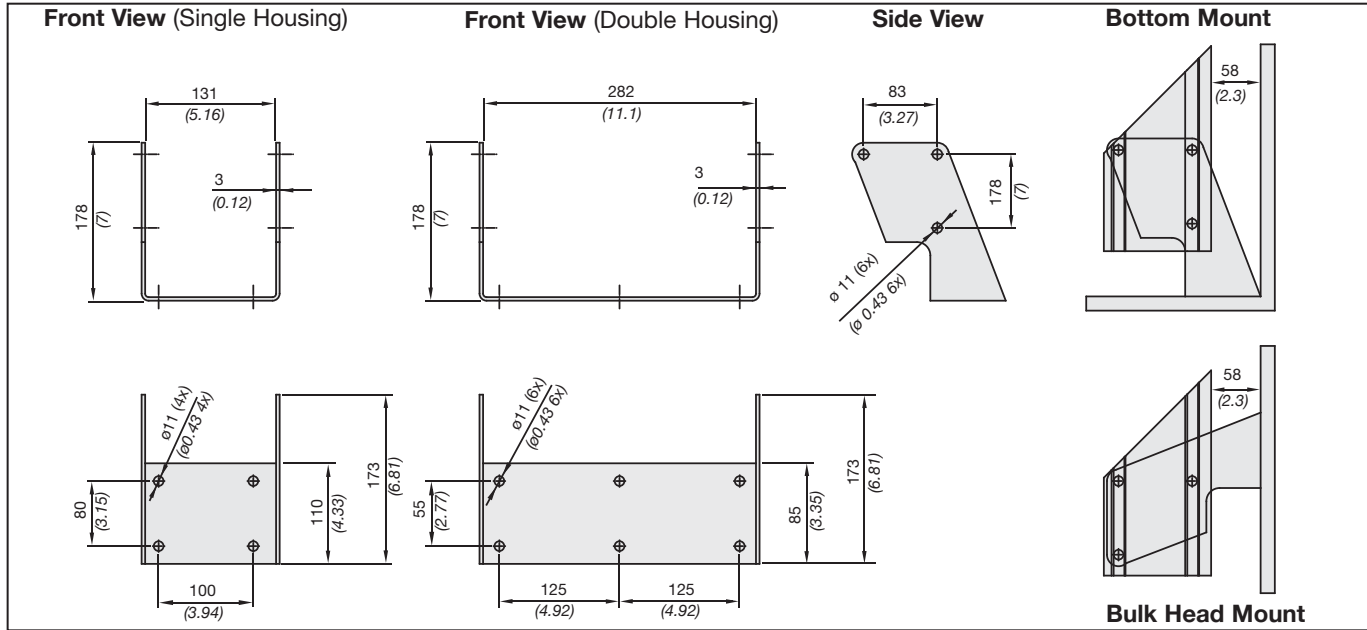

With Standard Foot / Bulk Head Mounting Bracket (Code 1)

Dimensions in mm (inch)

With "Bulk Head Mounting Only" Bracket (Code 2)

Dimensions in mm (inch)

Standard "OLS" Wall Mounting Bracket (Code 3)

Dimensions in mm (inch)