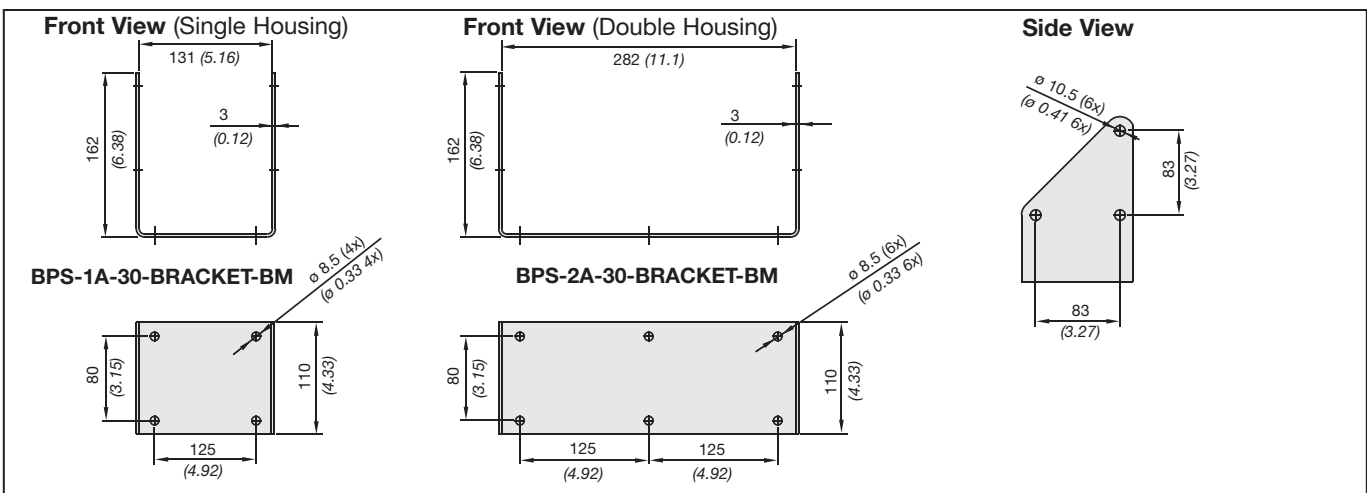

## With Standard Foot / Bulk Head Mounting Bracket (Code 1)

Dimensions in mm (inch)

## With "Bulk Head Mounting Only" Bracket (Code 2)

Dimensions in mm (inch)

## Standard "OLS" Wall Mounting Bracket (Code 3)

Dimensions in mm (inch)