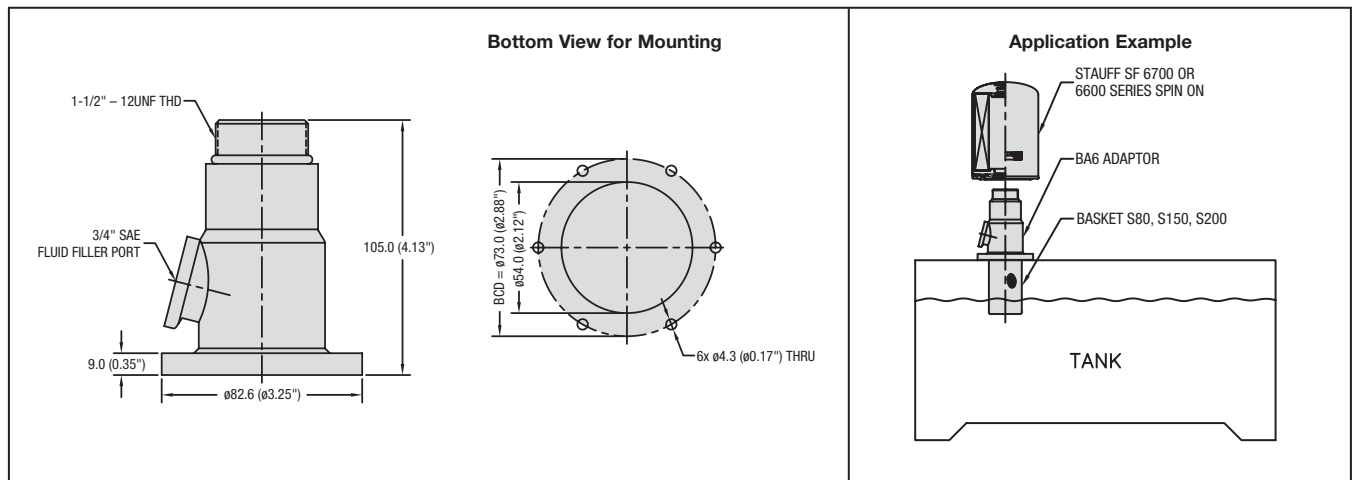

## Specifications

- Material: Cast Aluminum
- 3/4" SAE O-Ring Fluid Filler Port
- Supplied with O-Ring, Gasket and Mounting Hardware
- For Use with Stauff SF6600 and SF6700 Series Spin-On Filters
- Can Be Used with Stauff Filler Breather Wire Baskets S80, S150, S200 Steel-mesh Baskets and S-095-P-F Plastic Basket

## Dimensions

Dimensions in mm (inch)

**PART NUMBER**

BA-6